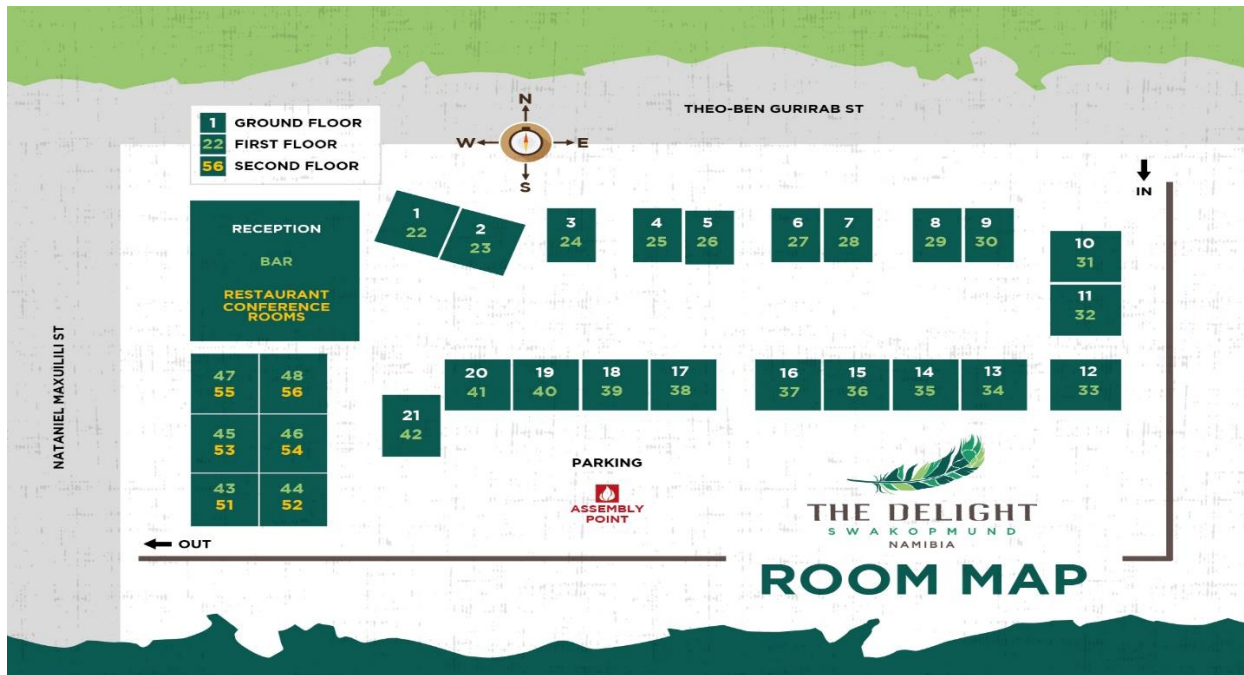

ACTIVITIES

- We gladly assist you with activity bookings or dinner reservations in and around Swakopmund

RESERVATIONS

Tel: +264 61 427200

Fax: +264 61 251863

After hours: +264 81 129 2424 (24-hour emergency contact)

Email: info@gondwana-collection.com

The Delight Swakopmund Contact Details:

Tel: +264 64 426000

CHILD POLICY

Children are most welcome at all our venues. Children up to 5 years old are free of charge; for children between the age of 6 and 13 years we charge 50 percent of the B&B rate.